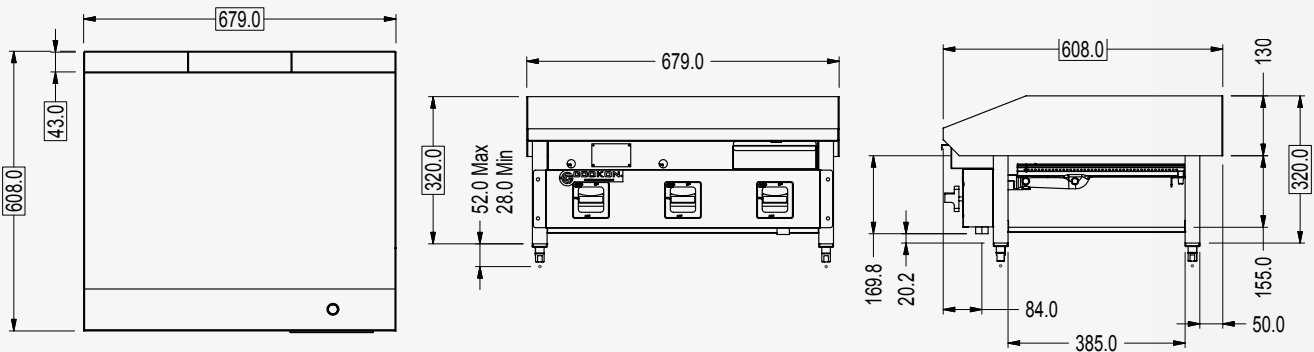

**AUSTRALIA'S BUSIEST KITCHENS
RELY ON COOKON.**

COOKON CG SERIES HEAVY DUTY GAS COUNTER GRIDDLE

The CG series is a gas fired heavy duty counter griddle. This series is available in a 600 and a 900 model. The CG series is a versatile performer to have in any kitchen requiring a variety of different types of grilled food. The units are standard bench or counter models with a further option for the units to be mounted on a stainless steel stand with a midshelf. The burners are a heavy duty cast iron and provide an even heat across the whole of the mild steel griddle plate.

AVAILABLE MODELS

- CG-600 – 600mm griddle
- CG-900 – 900mm griddle

STANDARD FEATURES

- All stainless steel external panels
- Stainless steel plate surrounds
- Heavy duty cast burners
- Flame failure safety devices
- Removable grease drawer
- Adjustable front feet

OPTIONAL FEATURES

- Stainless steel stand

SPECIFICATIONS

GAS TYPE

Natural or LPG
(Specify when ordering)

GAS CONNECTION

½" (BSP) female. All units supplied with regulators

GAS RATINGS

- CG-600 @ 42MJ/hr
- CG-900 @ 70MJ/hr

GLOBAL MARK APPROVAL NO
GA-102405-002

DIMENSIONS (MM)

- CG-600 Appliance:
679 x 610 x 350
- CG-900 Appliance:
980 x 610 x 350

GRIDDLE SURFACE COOKING AREA (MM)

- 600 Griddle: 675 x 470
- 900 Griddle: 975 x 470