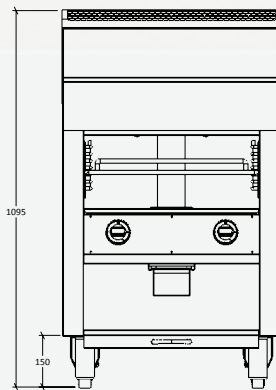

COOKON GT SERIES HEAVY DUTY GAS GRIDDLE TOASTER

The GT series is a gas fired heavy duty freestanding griddle toaster. This series is available in a 600 model and a 900 model. The GT series is a great all-rounder to have in any kitchen requiring a combination of both toasted and grilled foods. The combination of the specially designed full width toasting radiant and the cast burners provide even temperature across the whole of the cooking surface and even toasting on the toasting rack below. The unit is easy to clean and maintain.

AVAILABLE MODELS

- GT-600 – 600mm griddle toaster
- GT-900 – 900mm griddle toaster

STANDARD FEATURES

- All stainless steel insulated external panels
- Stainless steel plate surrounds
- Heavy duty cast burners
- Flame failure safety devices
- Radiant type toasting area
- Chrome toasting rack
- Removable chrome side racks
- Removable grease drawer
- Lower storage area
- Rear Castors
- Adjustable front feet

Specifications are subject to change without notice.

SPECIFICATIONS

GAS TYPE

Natural or LPG
(Specify when ordering)

GAS CONNECTION

½" (BSP) female. All units supplied with regulators

GAS RATINGS

- GT-600 @ 36MJ/hr
- GT-900 @ 72MJ/hr

GLOBAL MARK APPROVAL NO

GA-102405-002

DIMENSIONS (MM)

- GT-600 Appliance: 635 x 757 x 1095
- GT-900 Appliance: 905 x 757 x 1095

GRIDDLE SURFACE COOKING AREA (MM)

- 600 Griddle: 630 x 530
- 900 Griddle: 895 x 530

TOASTING COOKING AREA (MM)

- 600 Griddle: 480 x 440
- 900 Griddle: 780 x 440

PLATE THICKNESS (MM) 12

< CONFIDENCE IN QUALITY >
3 YEAR WARRANTY

All our products carry a 3 year warranty and will last a very long time if our care instructions are followed.
© Cookon is a member of the Langford Metal Industries Group, a Queensland company established 1955.