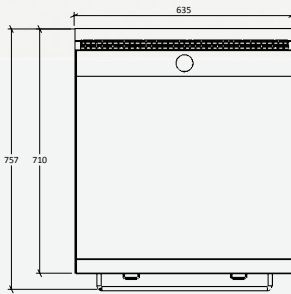

COOKON GT SERIES HEAVY DUTY GAS GRIDDLE TOASTER

The GT series is a gas fired heavy duty freestanding griddle toaster. This series is available in a 600 model and a 900 model. The GT series is a great all-rounder to have in any kitchen requiring a combination of both toasted and grilled foods. The combination of the specially designed full width toasting radiant and the cast burners provide even temperature across the whole of the cooking surface and even toasting on the toasting rack below. The unit is easy to clean and maintain.

AVAILABLE MODELS

- GT-600 – 600mm griddle toaster
- GT-900 – 900mm griddle toaster

STANDARD FEATURES

- All stainless steel insulated external panels
- Stainless steel plate surrounds
- Heavy duty cast burners
- Flame failure safety devices
- Radiant type toasting area
- Chrome toasting rack
- Removable chrome side racks
- Removable grease drawer
- Lower storage area
- Rear Castors
- Adjustable front feet

Specifications are subject to change without notice.

SPECIFICATIONS

GAS TYPE

Natural or LPG
(Specify when ordering)

GAS CONNECTION

½" (BSP) female. All units supplied with regulators

GAS RATINGS

- GT-600 @ 36MJ/hr
- GT-900 @ 72MJ/hr

GLOBAL MARK APPROVAL NO

GA-102405-002

DIMENSIONS (MM)

- GT-600 Appliance: 635 x 757 x 1095
- GT-900 Appliance: 905 x 757 x 1095

GRIDDLE SURFACE COOKING AREA (MM)

- 600 Griddle: 630 x 530
- 900 Griddle: 895 x 530

TOASTING COOKING AREA (MM)

- 600 Griddle: 480 x 440
- 900 Griddle: 780 x 440

PLATE THICKNESS (MM) 12

< CONFIDENCE IN QUALITY >
3 YEAR WARRANTY

All our products carry a 3 year warranty and will last a very long time if our care instructions are followed.
© Cookon is a member of the Langford Metal Industries Group, a Queensland company established 1955.