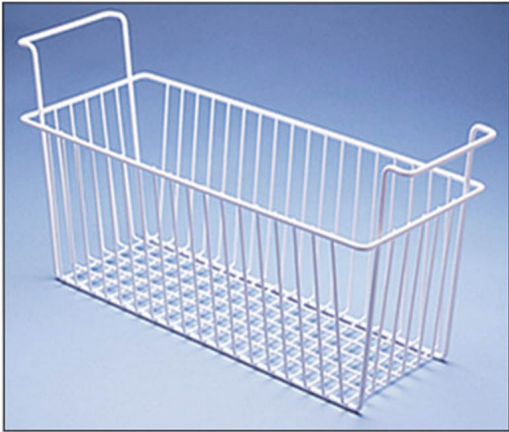

## BD598F-BASKET Basket for BD598F Chest Freezer

---

### Quick Overview

---

Size including lip: 260mmW × 575D × 260H

URL: <https://www.foodequipment.com.au/media/catalog/product/b/d/bd598f-basket.jpg>

### Description

---

Size including lip: 260mmW × 575D × 260H