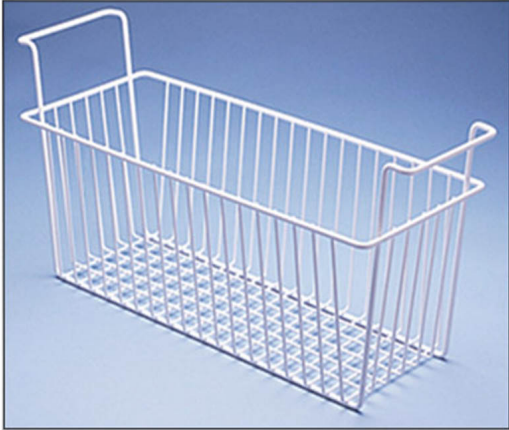

BD768F-BASKET Basket for BD768F Chest Freezer

Quick Overview

Size including lip: 260mmW × 642D × 260H

URL: <https://www.foodequipment.com.au/media/catalog/product/b/d/bd768f-basket.jpg>

Description

Size including lip: 260mmW × 642D × 260H

Your Shipping Specifications

Net Weight (Kg)	0
Width (mm)	260
Depth (mm)	642
Height (mm)	260
Packing Width (mm)	260
Packing Depth (mm)	510
Packing Height (mm)	260
Power	0