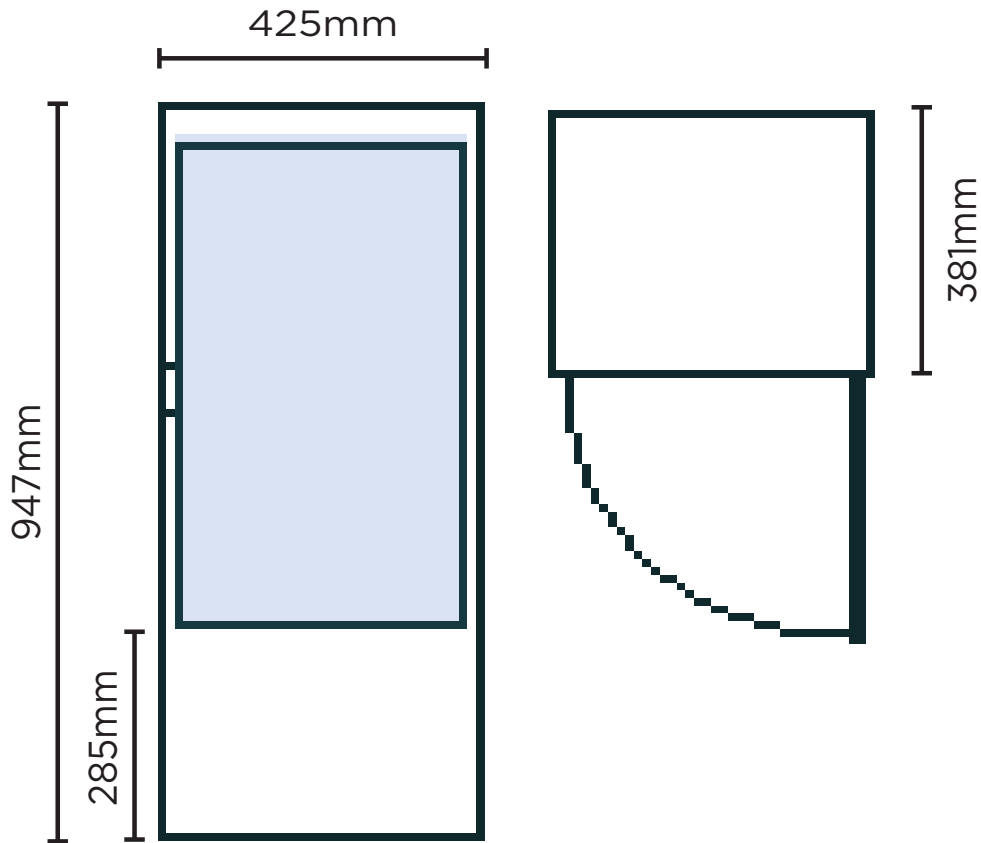

CT0080G4B | Flat Glass 78L LED

Countertop Merchandisers

SPECIFICATIONS

Part Number	3735176	Door Swing Dimension	425mm
Capacity	78L	Total Depth of Door Open	811mm
Temperature Range	+2 to +8°C	Door Shape	Flat
Max. Ambient Temp.	32°C	Self-Closing Door	No
Refrigeration Capacity	164W	Door Lock	Yes
Energy Consumption	5.39kWh/h	No. of doors	1
Current	1.2A	Temp. Controller	Digital
Gross Weight	36kg	Castors	No
Packaged Dimensions	475 x 432 x 1038 mm	No. of Shelves inc. Base	4
Refrigerant	R134a	Shelves Dimensions	325(w) x 357(d) mm
Plug Supplied	Yes, 1 x 10A	Colour	Black
Plug Location	Right Side	Warranty	1 Year, Parts & Labour
Display Light Box	No	Warranty Service	Bromic Extra Care
Main Light	LED		
Door Type	Safety glass door		

DIMENSIONS

External (mm)	
Width	425
Depth	381
Height	947
Internal (mm)	
Width	369
Depth	309
Height	591

BROMIC PTY Ltd reserve the right to alter specifications without notice.