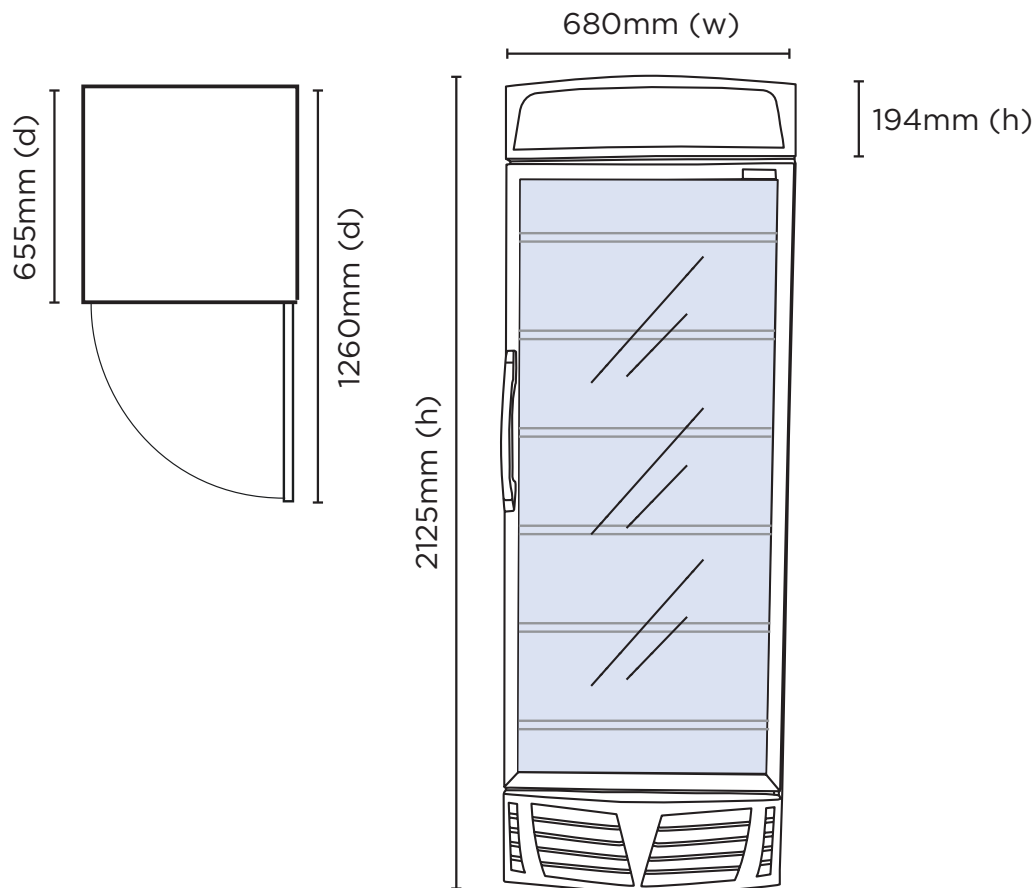

GM0440L LED | Flat Glass Door 438L LED Display Chiller

Vertical Displays & Storage

SPECIFICATIONS

Part Number	3736038	Door Swing Dimension	680mm
Capacity	438L	Total Depth of door open	1260mm
Temperature Range	+1 to +10°C	Door Shape	Flat
Max. Ambient Temp.	40°C	Self-Closing Door	Yes
Refrigeration Capacity	390W	Door Lock	No
Energy Consumption	5.7kWh/24h	No. of Doors	1
Current	3.3A	Temp. Controller	Analogue
Gross Weight	110kg	Castors	Yes
Packaged Dimensions	760 x 705 x 2230 mm	No. of Shelves Incl. Base Per Door	6
Air-Circulation	Ventilated	Shelves Dimensions	584(w) x 405(d) mm
Drainage Points	N/A	Colour	Silver
Refrigerant	R134a	Warranty	1 Year, Parts & Labour
Plug Supplied	Yes, 1 x 10A	Warranty Service	Bromic Extra Care
Plug Location	Bottom Left		
Display Light Box	Yes		
Internal Light	LED		
Door Type	Double glazed safety glass door		

DIMENSIONS

External (mm)	
Width	680
Depth	655
Height	2125
Internal (mm)	
Width	580
Depth	495
Height	1515

BROMIC PTY Ltd reserve the right to alter specifications without notice.

GM0440L LED | Flat Glass Door 438L LED Display Chiller

Vertical Displays & Storage