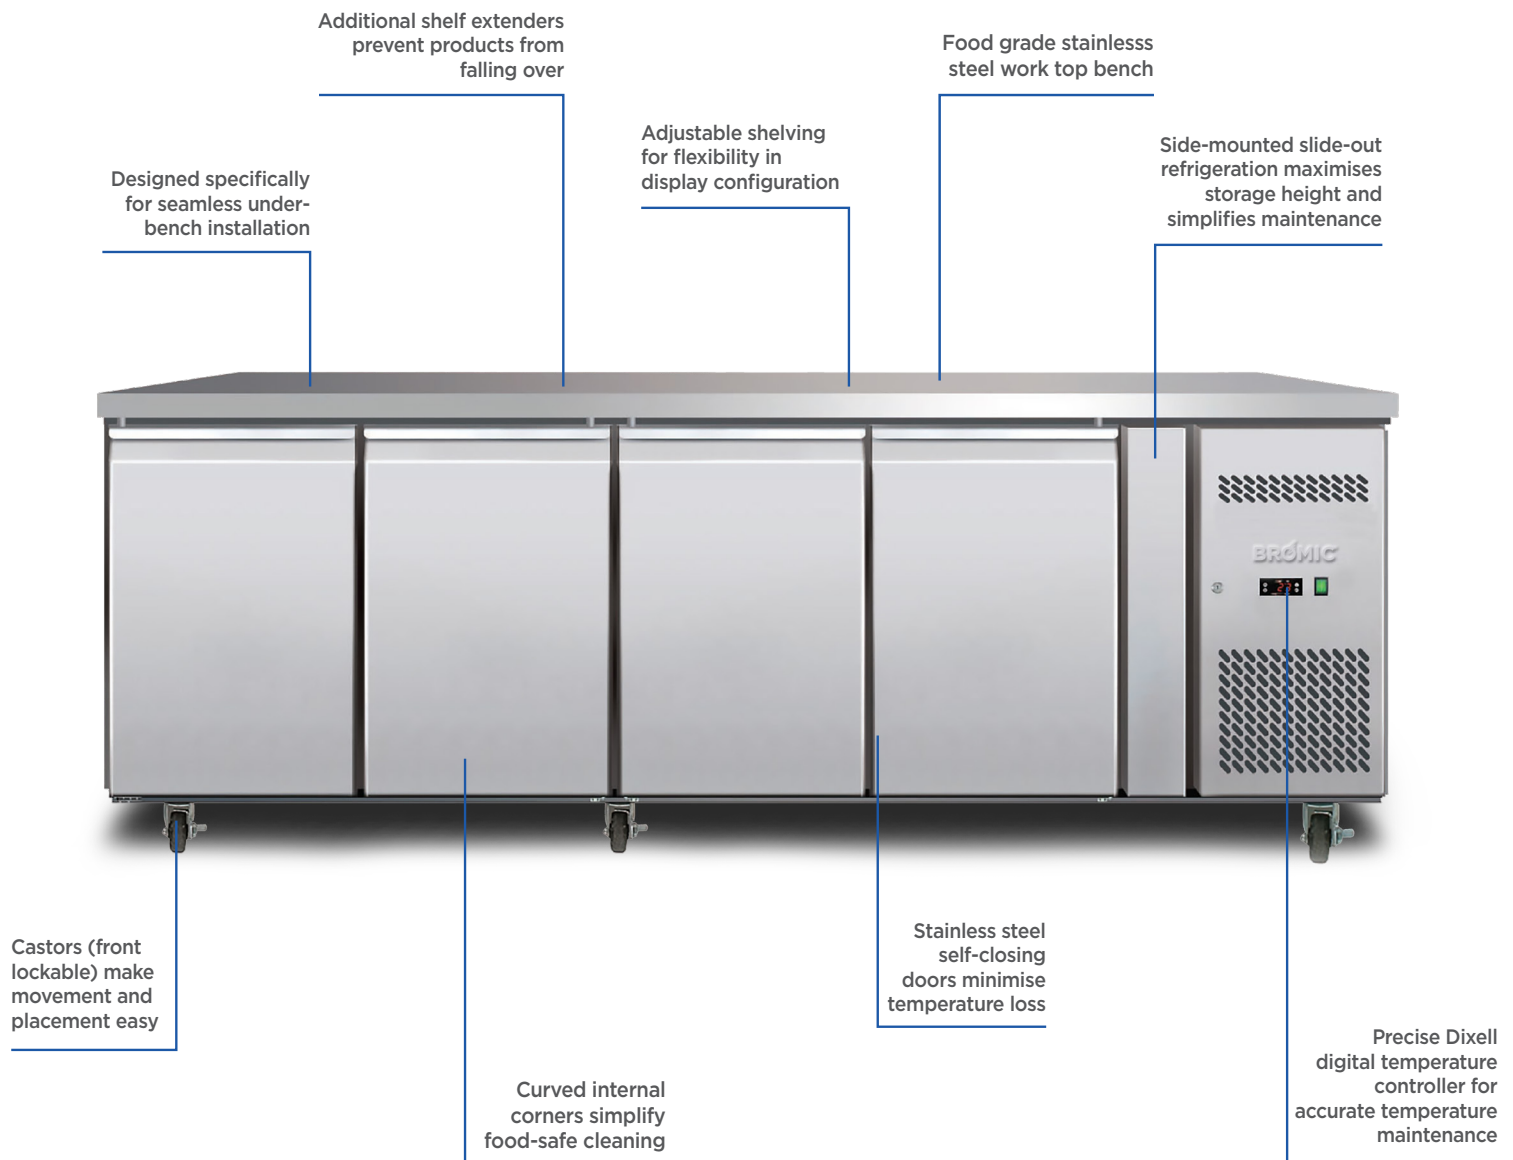

## UBC2230SD | Underbench Storage Chiller 553L LED

Bar Chillers & Freezers

### UBC2230SD

**UNDERBENCH  
STORAGE CHILLER  
553L LED**

## UBC2230SD | Underbench Storage Chiller 553L LED

### SPECIFICATIONS

<b>Part Number</b>	3735209	<b>Door Swing Dimension</b>	371mm
<b>Capacity</b>	553L	<b>Total Depth of Door Open</b>	1071mm
<b>Temperature Range</b>	+2 to +8°C	<b>Door Shape</b>	Hinged
<b>Max Ambient Temp.</b>	38°C	<b>Self-Closing Door</b>	Yes
<b>Refrigeration Capacity</b>	345W	<b>Door Lock</b>	No
<b>Energy Consumption</b>	2.8Kwh/24h	<b>No. of Doors</b>	4
<b>Current</b>	2.8A	<b>Temp. Controller</b>	Digital
<b>Gross Weight</b>	173kg	<b>Castors</b>	Yes
<b>Packaged Dimensions</b>	2260 x 740 x 910 mm	<b>No. of Shelves inc. Base</b>	3x4
<b>Refrigerant</b>	R134a	<b>Shelves Dimensions</b>	333(w) x 530(d) mm
<b>Plug Supplied</b>	Yes, 1 x 10A, 2.5m cord length	<b>Narrow-Gauge Shelving</b>	Yes
<b>Plug Location</b>	Bottom Right	<b>Colour</b>	Stainless Steel
<b>Main Light</b>	N/A	<b>Warranty</b>	2 Years, Parts & Labour
<b>Door Type</b>	Solid, Stainless Steel	<b>Warranty Service</b>	Bromic Extra Care