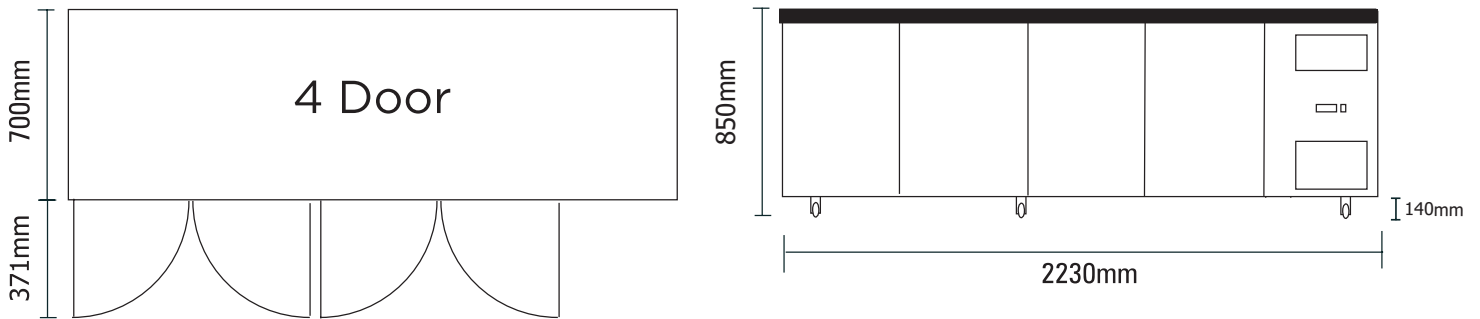

### SPECIFICATIONS

<b>Part Number</b>	3735209	<b>Door Swing Dimension</b>	371mm
<b>Capacity</b>	553L	<b>Total Depth of Door Open</b>	1071mm
<b>Temperature Range</b>	+2 to +8°C	<b>Door Shape</b>	Hinged
<b>Max Ambient Temp.</b>	38°C	<b>Self-Closing Door</b>	Yes
<b>Refrigeration Capacity</b>	345W	<b>Door Lock</b>	No
<b>Energy Consumption</b>	2.8Kwh/24h	<b>No. of Doors</b>	4
<b>Current</b>	2.8A	<b>Temp. Controller</b>	Digital
<b>Gross Weight</b>	173kg	<b>Castors</b>	Yes
<b>Packaged Dimensions</b>	2260 x 740 x 910 mm	<b>No. of Shelves inc. Base</b>	3x4
<b>Refrigerant</b>	R134a	<b>Shelves Dimensions</b>	333(w) x 530(d) mm
<b>Plug Supplied</b>	Yes, 1 x 10A, 2.5m cord length	<b>Narrow-Gauge Shelving</b>	Yes
<b>Plug Location</b>	Bottom Right	<b>Colour</b>	Stainless Steel
<b>Main Light</b>	N/A	<b>Warranty</b>	2 Years, Parts & Labour
<b>Door Type</b>	Solid, Stainless Steel	<b>Warranty Service</b>	Bromic Extra Care

### DIMENSIONS

External (mm)	
<b>Width</b>	2230
<b>Depth</b>	700
<b>Height</b>	850
Internal (mm)	
<b>Width</b>	1772
<b>Depth</b>	530
<b>Height</b>	589

All information is correct at the time of publication. BROMIC PTY Ltd reserve the right to alter specifications without notice.