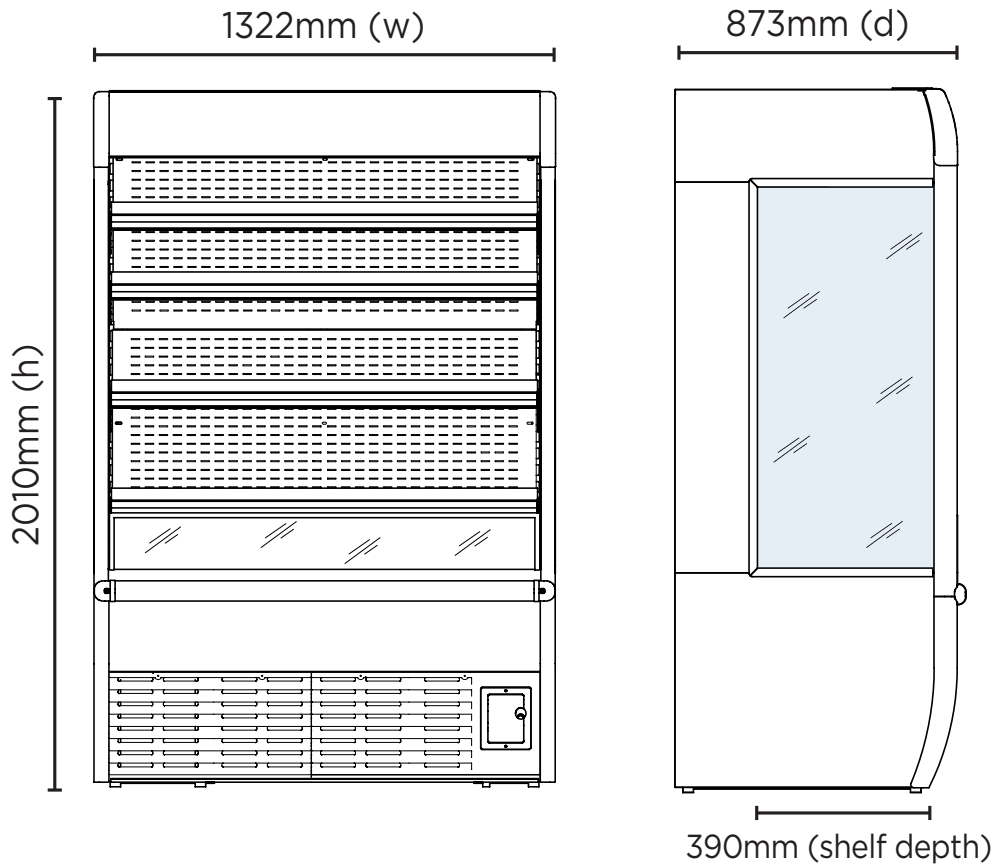

VISION1200 | Vision ECO 1330L LED Open Display

Open Displays

VISION1200

VISION ECO 1330L LED OPEN DISPLAY

VISION1200 | Vision ECO 1330L LED Open Display

Gelato Displays

SPECIFICATIONS

Part Number	3335274
Capacity	1330L
Temp. Range (°C)	0 to +10°C
Max. Ambient Temp. (°C)	25°C
Refrigeration Capacity	2030W
Current	9.6A
Gross Weight	266kg
Packaged Dimensions	2220 x 1470 x 930 mm
Refrigerant	R507A
Plug Supplied	Yes, 1 x 10A
Plug Location	Rear, bottom right hand corner
Main Light	LED
Air Curtain	Yes
Temp. Controller	Analogue
Casters	Yes
No. of Shelves Incl. Base	5
Shelves Dimensions	1240(w) x 390(d) mm
Colour	White
Warranty	1 year parts & labour
Warranty Service	Bromic Extra Care

DIMENSIONS

External (mm)	
Height	2010
Width	1322
Depth	873
Internal (mm)	
Height	1300
Width	1240
Depth	595