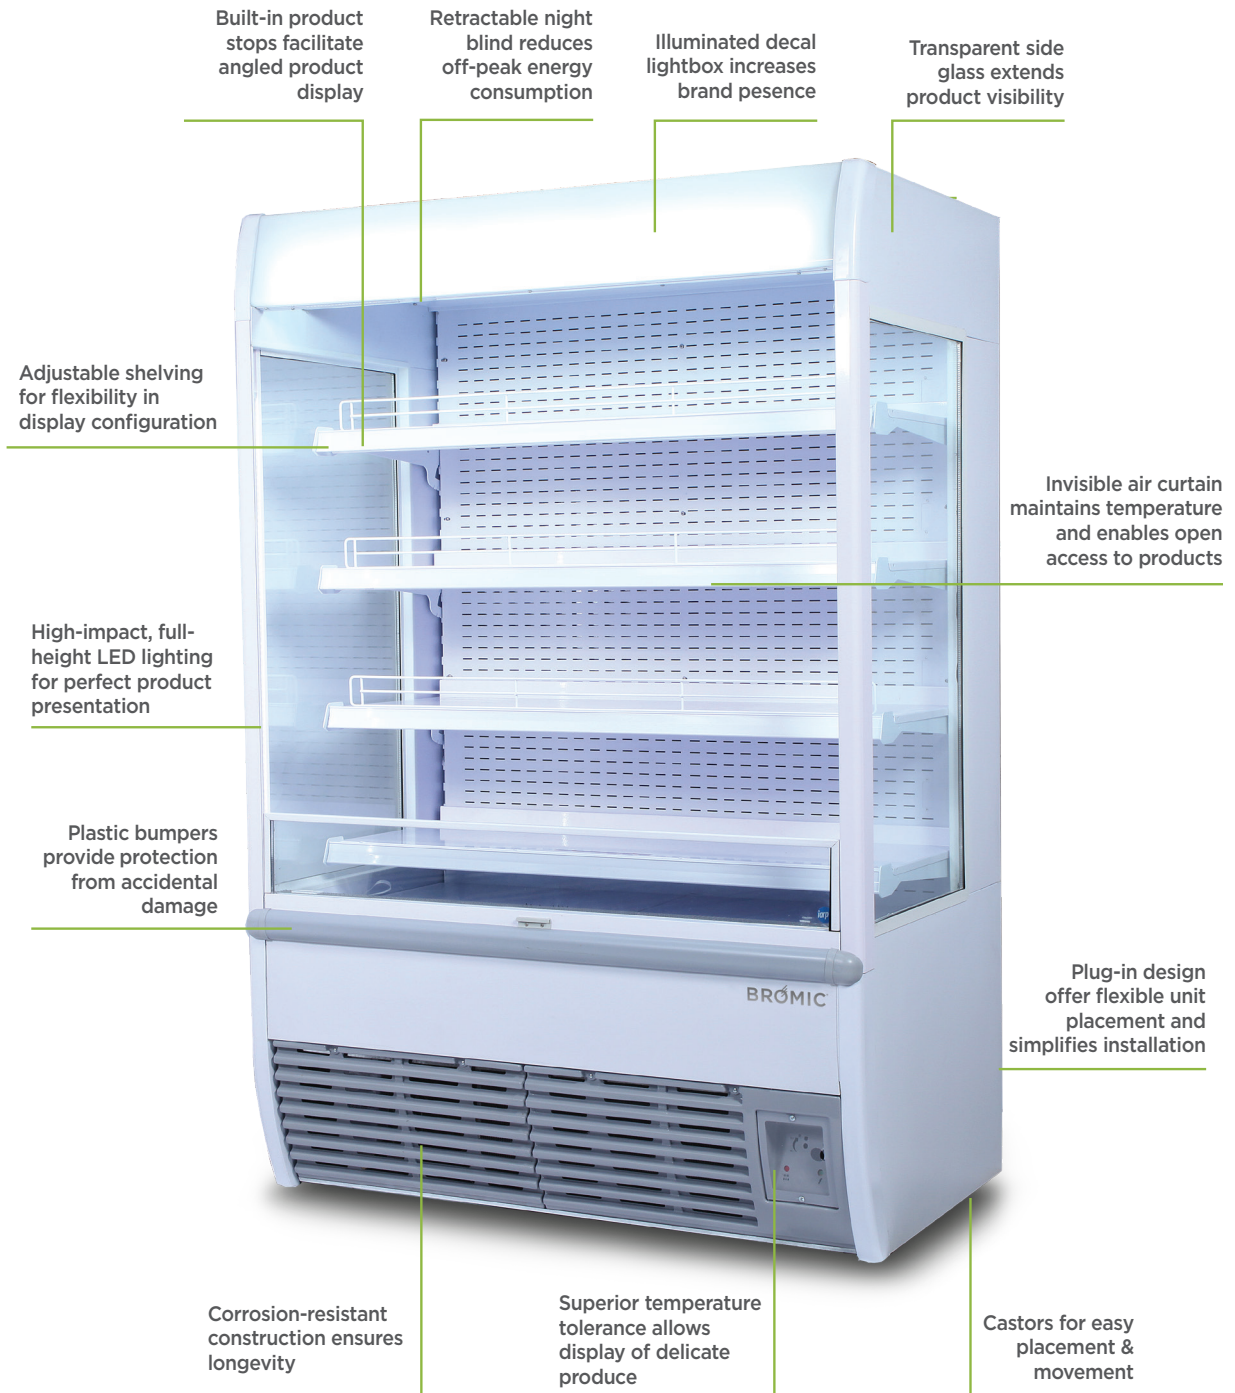

VISION1200 | Vision ECO 1330L LED Open Display

Open Displays

VISION1200

VISION ECO 1330L LED OPEN DISPLAY

VISION1200 | Vision ECO 1330L LED Open Display

Gelato Displays

SPECIFICATIONS

Part Number	3335274
Capacity	1330L
Temp. Range (°C)	0 to +10°C
Max. Ambient Temp. (°C)	25°C
Refrigeration Capacity	2030W
Current	9.6A
Gross Weight	266kg
Packaged Dimensions	2220 x 1470 x 930 mm
Refrigerant	R507A
Plug Supplied	Yes, 1 x 10A
Plug Location	Rear, bottom right hand corner
Main Light	LED
Air Curtain	Yes
Temp. Controller	Analogue
Casters	Yes
No. of Shelves Incl. Base	5
Shelves Dimensions	1240(w) x 390(d) mm
Colour	White
Warranty	1 year parts & labour
Warranty Service	Bromic Extra Care

DIMENSIONS

External (mm)	
Height	2010
Width	1322
Depth	873
Internal (mm)	
Height	1300
Width	1240
Depth	595