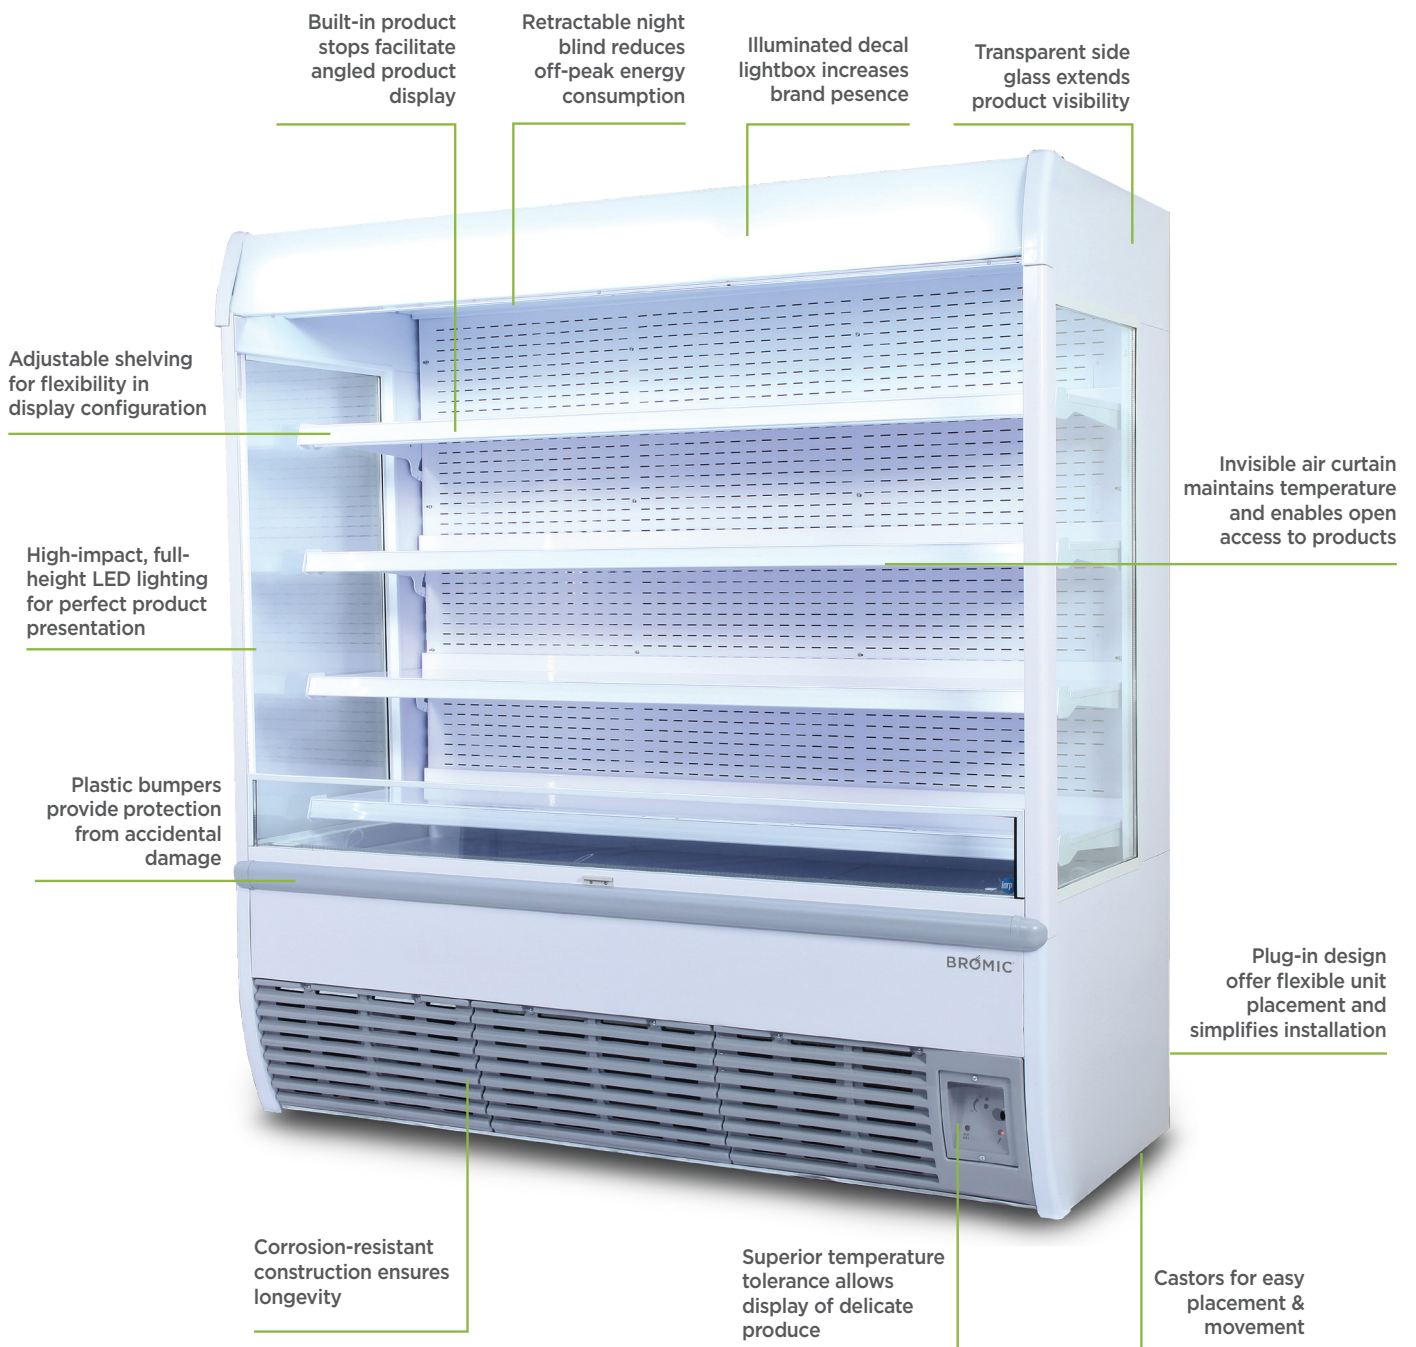

VISION1800 | Vision ECO 1913L LED Open Display

Open Displays

VISION1800

VISION ECO 1913L LED OPEN DISPLAY

VISION1800 | Vision ECO 1913L LED Open Display

Gelato Displays

SPECIFICATIONS

Part Number	3335276
Capacity	1913L
Temp. Range (°C)	0 to +10°C
Max. Ambient Temp. (°C)	25°C
Refrigeration Capacity	2650W
Current	13.6A
Gross Weight	310kg
Packaged Dimensions	2220 x 2050 x 930 mm
Refrigerant	R507A
Plug Supplied	Yes, 1 x 15A
Plug Location	Rear, bottom right hand corner
Main Light	LED
Air Curtain	Yes
Temp. Controller	Analogue
Casters	Yes
No. of Shelves Incl. Base	5
Shelves Dimensions	1820(w) x 390(d) mm
Colour	White
Warranty	1 year parts & labour
Warranty Service	Bromic Extra Care

DIMENSIONS

External (mm)	
Height	2010
Width	1902
Depth	873
Internal (mm)	
Height	1300
Width	1820
Depth	595