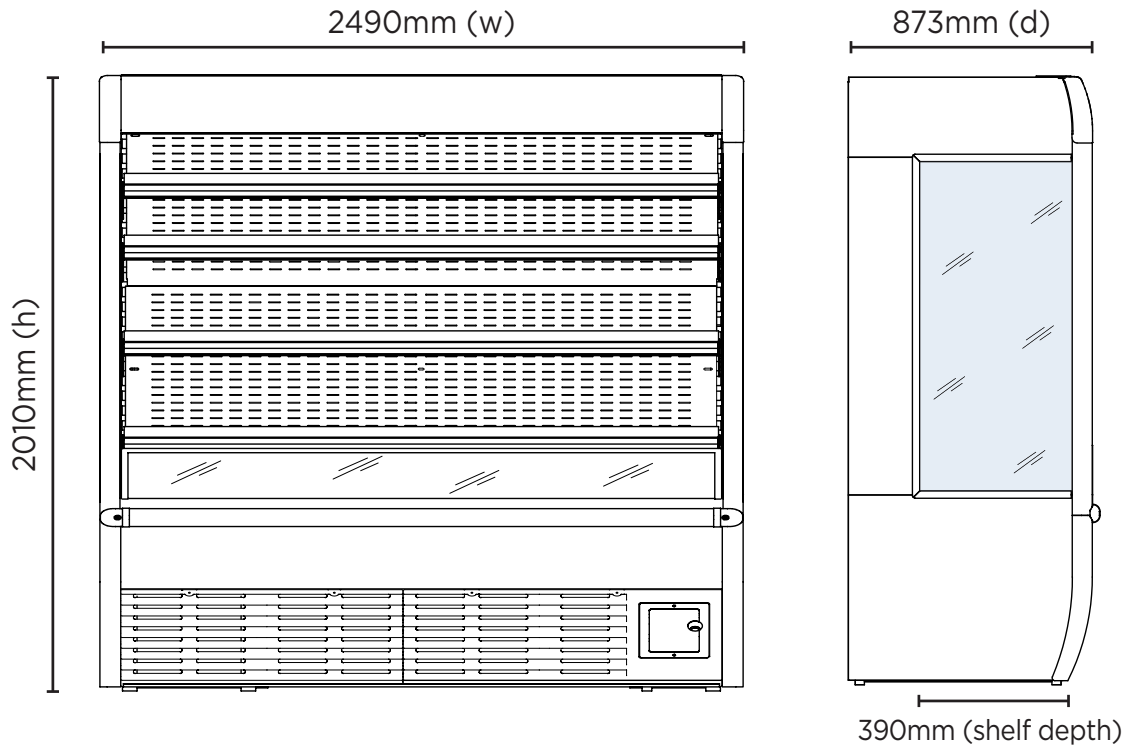

VISION2400 | Vision ECO 2555L LED Open Display

Open Displays

VISION2400 VISION ECO 2555L LED OPEN DISPLAY

VISION2400 | Vision ECO 2555L LED Open Display

Gelato Displays

SPECIFICATIONS

Part Number	3335277
Capacity	2555L
Temp. Range (°C)	0 to +10°C
Max. Ambient Temp. (°C)	25°C
Refrigeration Capacity	3500W
Current	16.5A
Gross Weight	443kg
Packaged Dimensions	2220 x 2640 x 930 mm
Refrigerant	R507A
Plug Supplied	Yes, 1 x 20A
Plug Location	Rear, bottom right hand corner
Main Light	LED
Air Curtain	Yes
Temp. Controller	Analogue
Casters	Yes
No. of Shelves Incl. Base	5
Shelves Dimensions	2410(w) x 390(d) mm
Colour	White
Warranty	1 year parts & labour
Warranty Service	Bromic Extra Care

DIMENSIONS

External (mm)	
Height	2010
Width	2490
Depth	873
Internal (mm)	
Height	1300
Width	2410
Depth	595