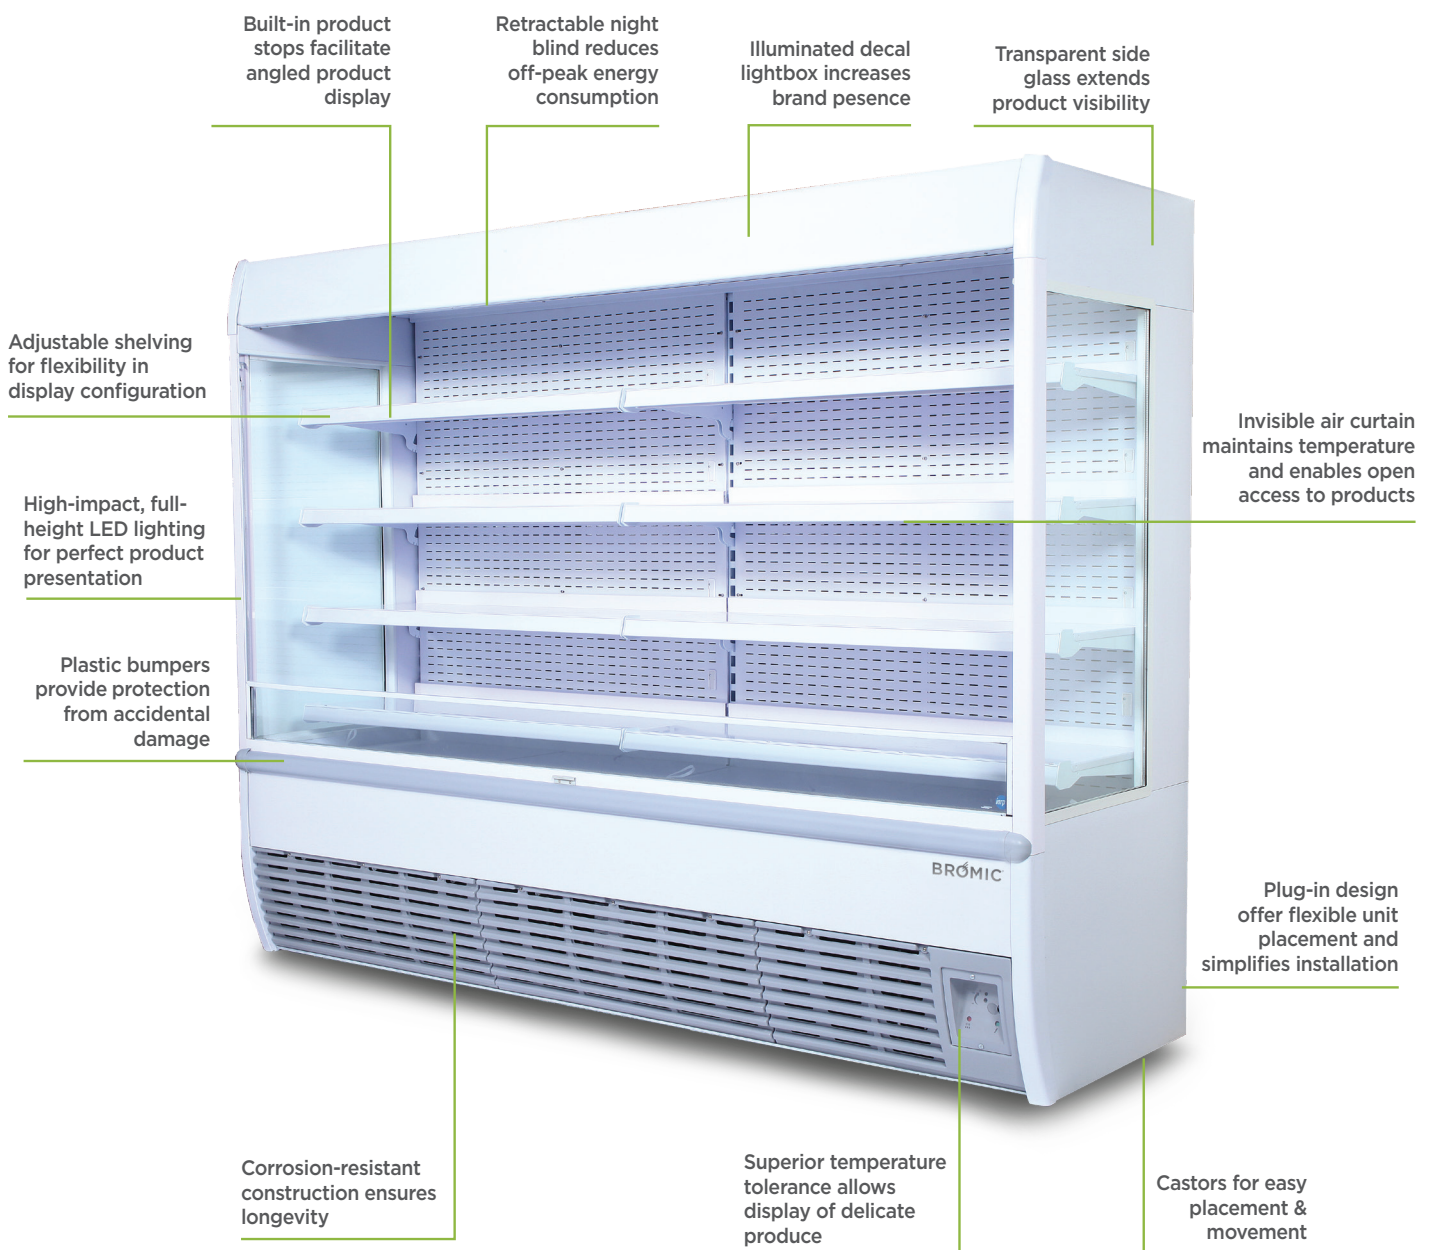

VISION2400 | Vision ECO 2555L LED Open Display

Open Displays

VISION2400 VISION ECO 2555L LED OPEN DISPLAY

VISION2400 | Vision ECO 2555L LED Open Display

Gelato Displays

SPECIFICATIONS

Part Number	3335277
Capacity	2555L
Temp. Range (°C)	0 to +10°C
Max. Ambient Temp. (°C)	25°C
Refrigeration Capacity	3500W
Current	16.5A
Gross Weight	443kg
Packaged Dimensions	2220 x 2640 x 930 mm
Refrigerant	R507A
Plug Supplied	Yes, 1 x 20A
Plug Location	Rear, bottom right hand corner
Main Light	LED
Air Curtain	Yes
Temp. Controller	Analogue
Casters	Yes
No. of Shelves Incl. Base	5
Shelves Dimensions	2410(w) x 390(d) mm
Colour	White
Warranty	1 year parts & labour
Warranty Service	Bromic Extra Care

DIMENSIONS

External (mm)	
Height	2010
Width	2490
Depth	873
Internal (mm)	
Height	1300
Width	2410
Depth	595