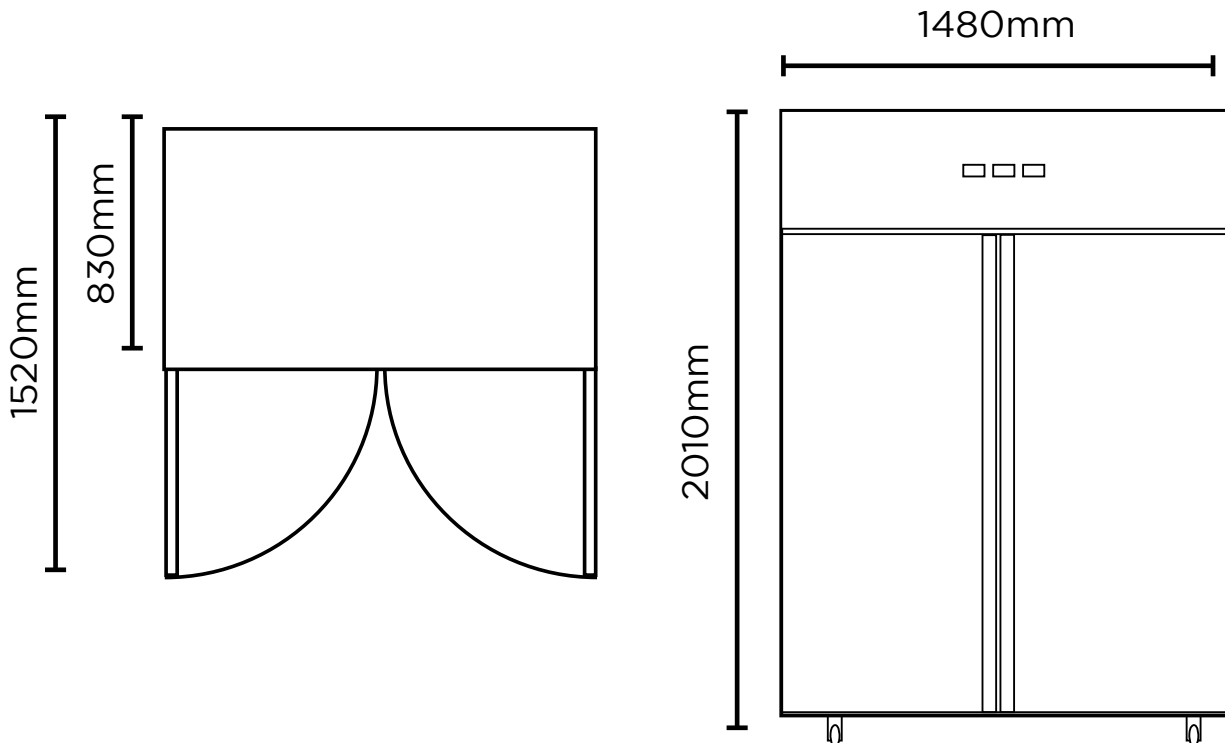

UF1300SDF | Gastronom Stainless Steel 1300L Storage Freezer

Vertical Displays & Storage

UF1300SDF | Gastronom Stainless Steel 1300L Storage Freezer

Vertical Displays & Storage

Part Number	3735194	Door Swing Dimension	830mm	DIMENSIONS	External (mm)	
Capacity	1300L	Total Depth of door open	1520mm		Width	1480
Temperature Range	-22 to -18°C	Door Shape	Flat		Depth	830
Max. Ambient Temp.	38°C	Self-Closing Door	Yes		Height	2010
Refrigeration Capacity	800W	Door Lock	Yes		Internal (mm)	
Energy Consumption	11kWh/24h	No. of Doors	2		Width	1360
Current	4.8A	Temp. Controller	Digital		Depth	685
Gross Weight	226kg	Castors	Yes		Height	1390
Packaged Dimensions	1510 x 855 x 2062	No. of Shelves Incl. Base Per Door	6			
Air-Circulation	Fan Forced	Shelves Dimensions	530(w) x 650(d) mm			
Drainage Points	No Drainage Required	Colour	Stainless Steel			
Refrigerant	R404a	Warranty	2 Years, Parts & Labour			
Plug Supplied	Yes, 1 x 10A	Warranty Service	Bromic Extra Care			
Plug Location	Top Left					
Display Light Box	No					
Internal Light	LED					
Door Type	Solid					