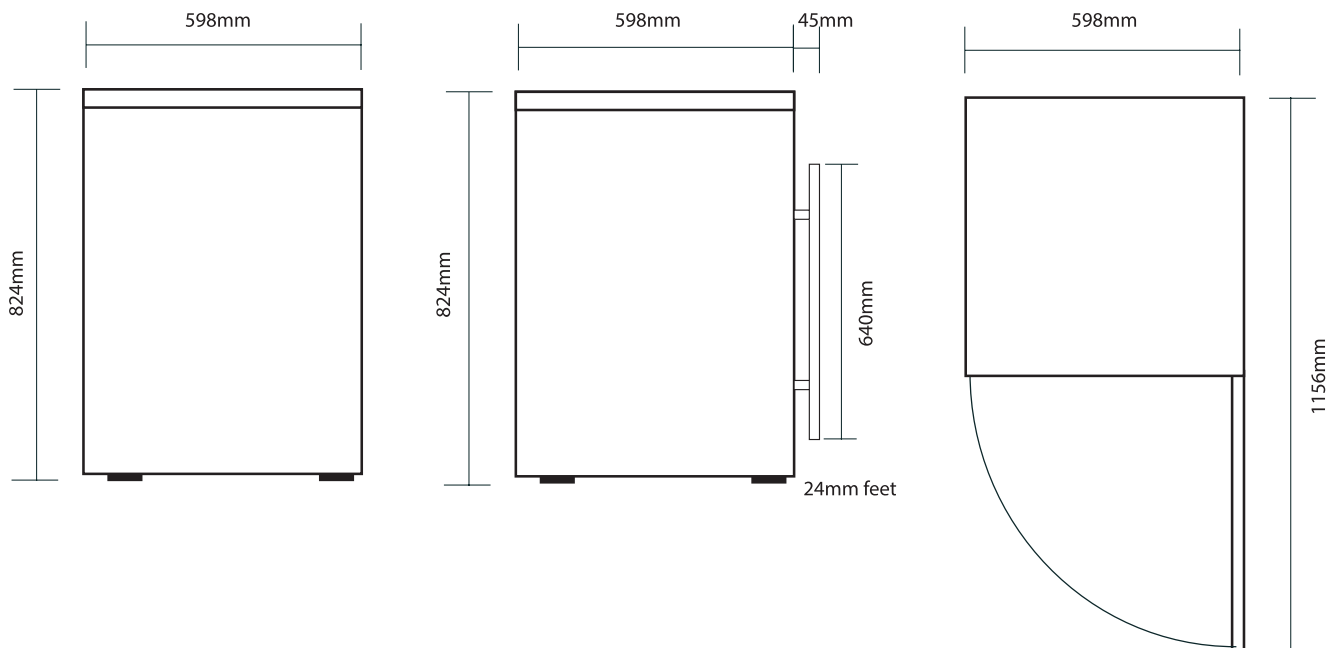

UBC0140SD-NR | Underbench Storage Chiller 138L

Bar Chillers & Freezers

UBC0140SD-NR

**UNDERBENCH
STORAGE CHILLER
138L**

UBC0140SD-NR | Underbench Storage Chiller 138L

Bar Chillers & Freezers

SPECIFICATIONS

| | | | |
|-------------------------------|--------------------|---------------------------------|------------------------|
| Part Number | 3736254 | Door Swing Dimension | 594mm |
| Capacity | 138L | Total Depth of Door Open | 1156mm |
| Temperature Range | +1 to +10°C | Door Style | Hinged |
| Max Ambient Temp. | 32°C | Self-Closing Door | Yes |
| Refrigeration Capacity | 100W | Door Lock | Yes |
| Energy Consumption | 1.1kwh/24h | No. of Doors | 1 |
| Current | 1.2A | Temp. Controller | Digital |
| Gross Weight | 36kg | Castors | No, Feet + Rollers |
| Packaged Dimensions | 650 x 650 x 885 mm | No. of Shelves inc. Base | 4 |
| Refrigerant | R600a | Shelves Dimensions | 510(w) x 360(d) mm |
| Plug Supplied | Yes, 1 x 10A | Narrow-Gauge Shelving | Yes |
| Plug Location | Rear, bottom | Colour | Stainless Steel |
| Main Light | N/A | Warranty | 1 Year, Parts & Labour |
| Door Type | Solid | Warranty Service | Bromic Extra Care |

DIMENSIONS

| External (mm) | |
|---------------|-----|
| Width | 598 |
| Depth | 643 |
| Height | 824 |
| Internal (mm) | |
| Width | 490 |
| Depth | 400 |
| Height | 680 |

All information is correct at the time of publication. BROMIC PTY Ltd reserve the right to alter specifications without notice.