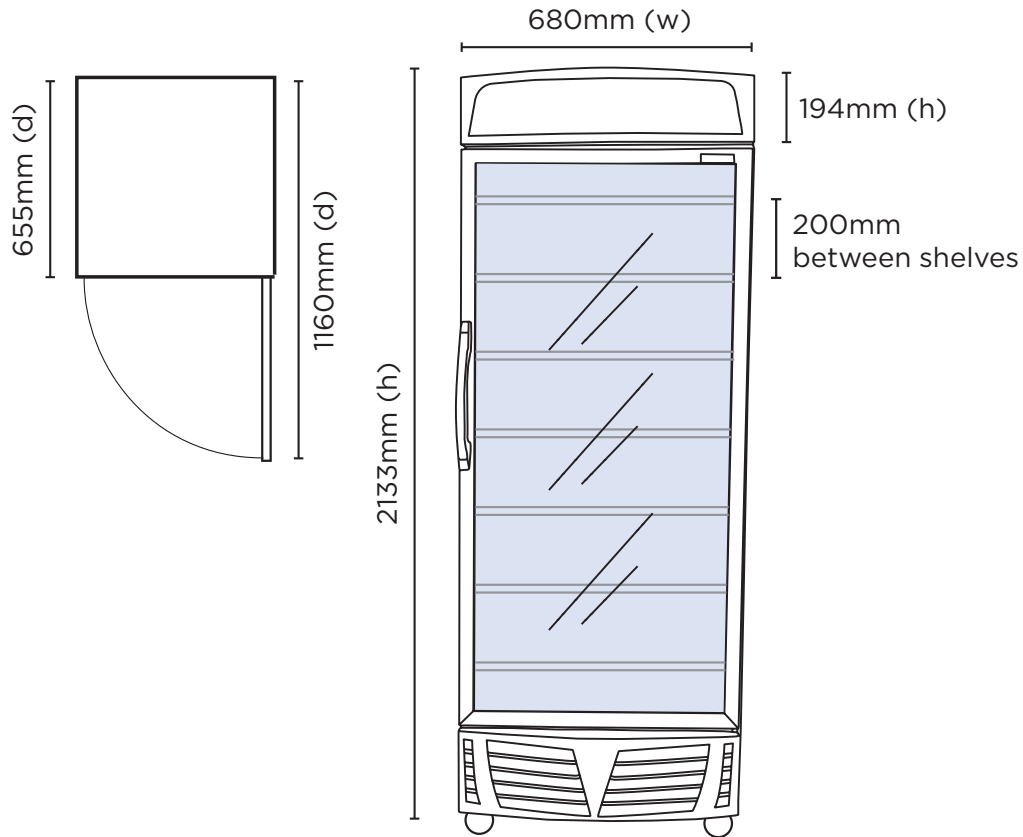

UF0440LS LED | Flat Glass Door 440L LED Display Freezer

Vertical Displays & Storage

SPECIFICATIONS

Part Number	3736047	Door Swing Dimension	680mm
Capacity	440L	Total Depth of door open	1160mm
Temperature Range	-19 to -14°C	Door Shape	Flat
Max. Ambient Temp.	35°C	Self-Closing Door	Yes
Refrigeration Capacity	867W	Door Lock	No
Energy Consumption	15.28kWh/24h	No. of Doors	1
Current	5.6A	Temp. Controller	Analogue
Gross Weight	123kg	Castors	Yes
Packaged Dimensions	760 x 710 x 2207 mm	No. of Shelves Incl. Base Per Door	7
Air-Circulation	Ventilated	Shelves Dimensions	540(w) x 390(d) mm
Drainage Points	Base	Colour	Silver
Refrigerant	R404a	Warranty	1 Year, Parts & Labour
Plug Supplied	Yes, 1 x 10A	Warranty Service	Bromic Extra Care
Plug Location	Bottom Left		
Display Light Box	Yes		
Internal Light	LED		
Door Type	Glass		

DIMENSIONS

External (mm)	
Width	680
Depth	655
Height	2133
Internal (mm)	
Width	577
Depth	495
Height	1510

BROMIC PTY Ltd reserve the right to alter specifications without notice.

UF0440LS LED | Flat Glass Door 440L LED Display Freezer

Vertical Displays & Storage